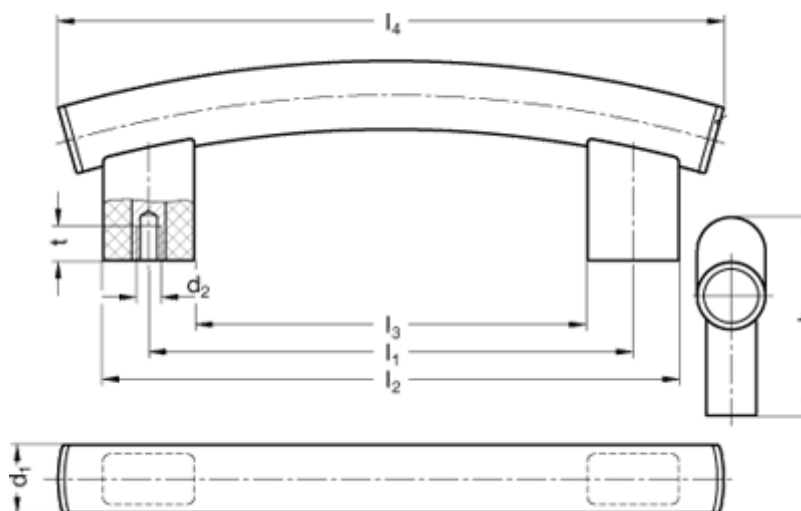

Article number: 201084600

Description: E+G Arch-shaped handle
GN 666.4-30-M8-600-SW

Measures

b = 22 | t = 15

d1 = 30

d2 = M 8

h = 98

l1 = 600

l2 = 640

l3 = 560

l4 = 680